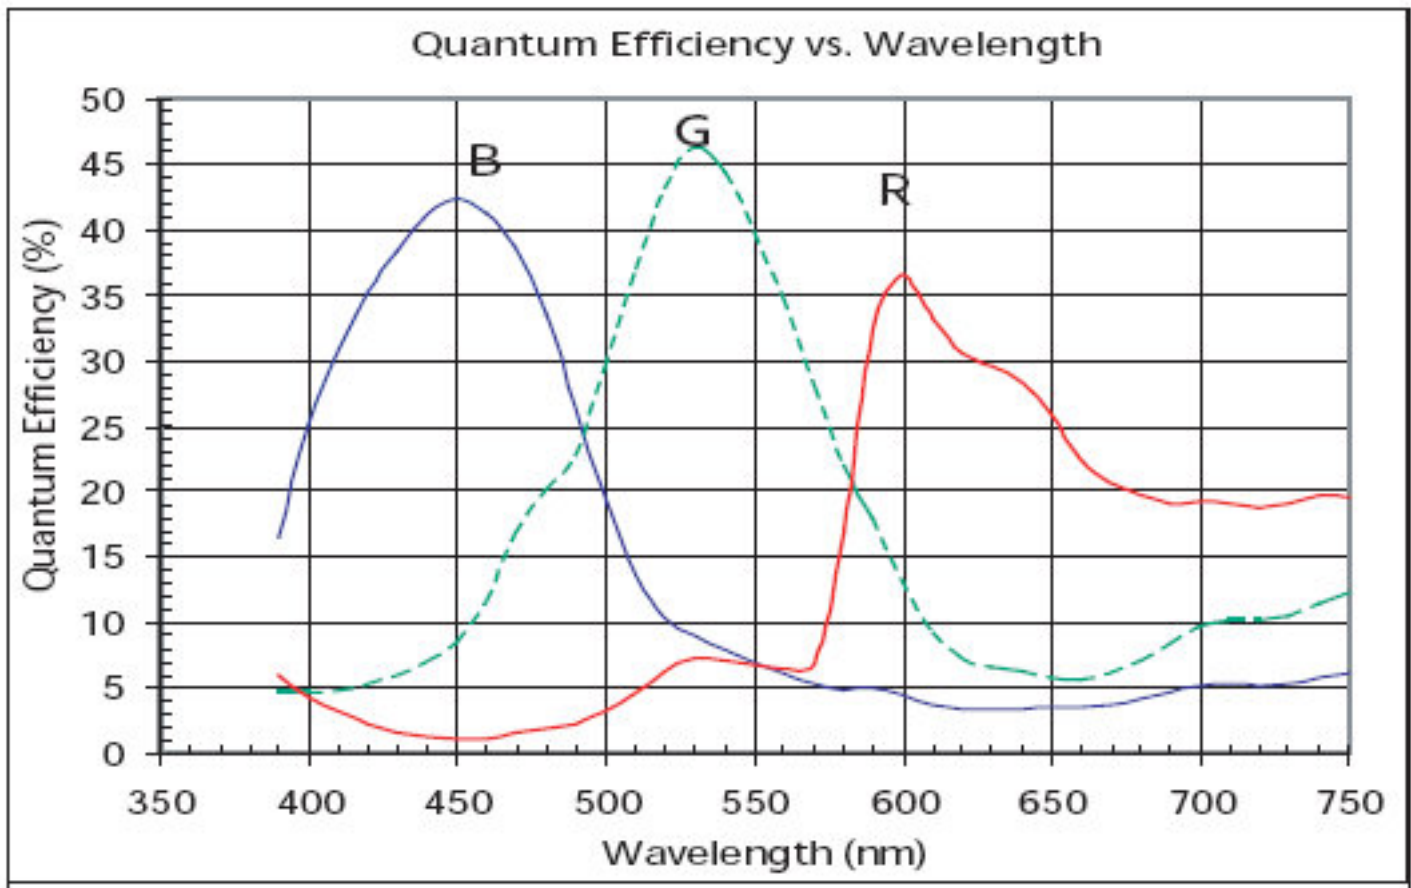

# What is the spectral response curve for the NetCam SC camera?

Category: PRODUCT SUPPORT -> IP Cameras & Video Servers -> NetCam SC -> FAQ

Spectral Response Curve for NetCam SC Cameras

Article ID: 150

Last updated: 04 May, 2010

PRODUCT SUPPORT -> IP Cameras & Video Servers -> NetCam SC -> FAQ -> What is the spectral response curve for the NetCam SC camera?

<http://192.208.239.229/kb/index.php?View=entry&EntryID=150>